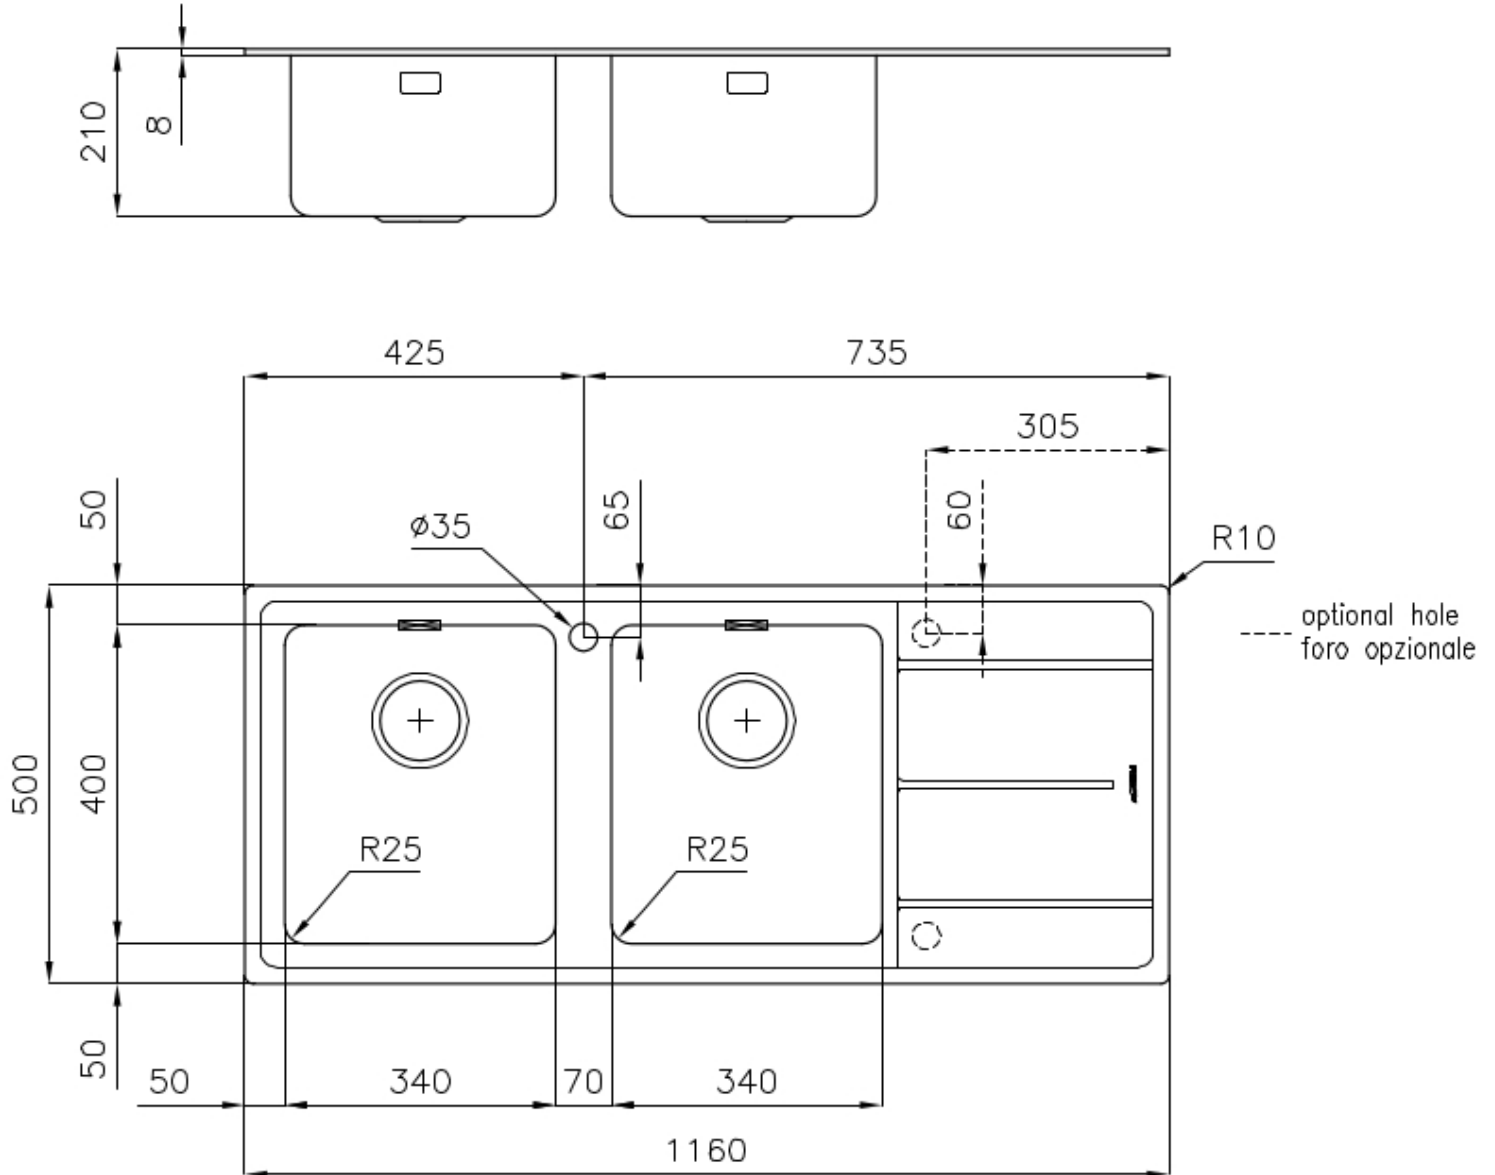

TECHNICAL DATA